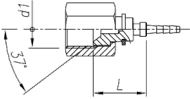

SBC - JIC FEMALE 7/16

STRAIGHT FEMALE JIC 37°

Carbon steel Part no	AISI 316L part no	Description	Minimum pack quantity	Hose size	Thread F
SBCIAC		7/16 F-JIC C DN2	20	DN2	2.0 20 7/16
SBCIAM		7/16 F-JIC C DN4	20	DN4	4.0 7/16