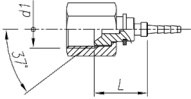

SBC - JIC FEMALE 7/16

STRAIGHT FEMALE JIC 37°

Carbon steel Part no	AISI 316L part no	Description	Minimum pack quantity	Hose size	Thread F		
SBCIAC		7/16 F-JIC C DN2	20	DN2	2.0	20	7/16
SBCIAM		7/16 F-JIC C DN4	20	DN4	4.0		7/16