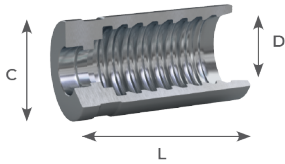

HAF - Ferrules for 6SWH hoses

Carbon steel Part no	AISI 316L part no	Description	Minimum pack quantity	Hose size	C (mm)	D (mm)	L (mm)
HAF111		3/16 FERRULE HELIX 6SWH	10	DN5	22.7	15.2	64
HAF121		1/4 FERRULE HELIX 6SWH	10	DN6	24.4	17.2	64
HAF131		5/16 FERRULE HELIX 6SWH	10	DN8	28	20	64
HAF132		5/16 FERRULE HELIX 6SWH DC	10	DN8	28	20	70
HAF151		1/2 FERRULE HELIX 6SWH	10	DN12	36.2	27.2	66
HAF171		3/4 FERRULE HELIX 6SWH	10	DN20	34.6	46	72