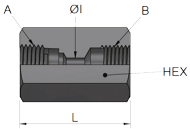

Female NPT | Female GAS 120

Part no.	Description	Side A	Side B	ID	HEX	L	MAWP
D9DFC 04FE04 01	1/4 F-NPT F-G120 1/4 15k 316D	1/4	1/4	4.5	7/8 22	38	15k

*Dimensions and values shown may be changed without prior notice to improve product performances and reliability.
Transfer Oil S.p.A. assumes no liability on mistakes nor errors appearing in this spec sheet.
Document date: 31/03/2025
www.transferoil.com*